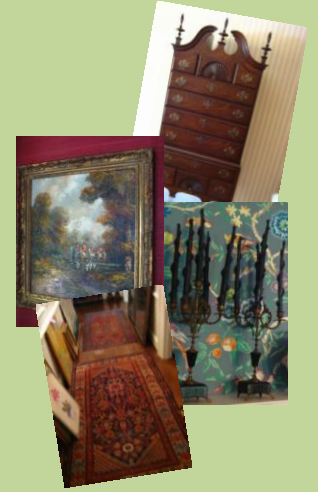

ABSOLUTE ONLINE ESTATE AUCTION

208 Crescent Ave, Greenville, SC 29605

Starts: Thursday June 7, 2012 at 9:00 am

Ends: Tuesday June 12, 2012 at 9:00 pm

Preview: Friday June 8, 2012 from 5 – 7 pm

Pick up: Wednesday June 13, 2012 from 12 – 5 pm

Directions: From I-385 N continue onto East North Street and travel app. .7 miles. Take slight right onto Beattie Pl. and travel app. .1 miles. Take 1st left onto N. Church St. and travel app. 1.5 miles. Turn left onto Crescent Ave and travel app. .2 miles. Destination will be on the right.

Partial Listing: 2002 BMW 745 Li w/ 35,083 Original Miles, 2 Authentic Rolex Watches, Early Inlaid Mahogany Secretary Book Case w/ Original Glass Panes , Walnut Rose Carved Ladies & Gents Chairs, Carved Walnut Rocker, Primitive Childs Slant Front Desk, Drexel 2 over 3 Chest, Mahogany Chippendale Style Corner Chair, Mahogany Chippendale Style Lowboy, Chippendale Style Accent Table, Chippendale Ball & Claw Foot Camel Back Sofa, Antique Oriental Rugs, Mahogany Tilt Top Center Table w/ Talon & Ball Feet & Beautiful Carved Knees, Mahogany Paw Foot Chippendale Accent Table, Ball & Claw Foot Wingback Chairs, Mahogany Chippendale Vanity, Wellington Hall Mahogany Bombay Chest, Thomasville Block Front Dresser, Victorian Sofa, Early Pine Drop Leaf Breakfast Room Table w/ One Drawer & Turned Legs, 4 Early Slat Back Walnut Chairs w/ Cane Bottoms, Boston, Mass Woven Needlepoint Rug, Mahogany Inlaid Pembroke Tables, Boudoir Chairs, Bedroom Chaise, 2 over 2 Pine Chest, Kindel of Grand Rapids Mahogany Chippendale High Boy, Twin Walnut Teester Beds), Full Size Mahogany Canopy Bed, Pr. Inlaid Bellflower Banquet Ends, Misc. Sterling & Gold Jewelry, Johnson Bros. Old Britain Castle China, Haviland Limoges, Mud Men, English Bone China, Mettachedeh Blue & White China, Beautiful Crystal Decanters, Early Spelter & Marble Based Candelabras, Sterling Decanter Tags, Waterford Stems, Early Rose Medallion, Gorham Stems, Imari, Universal Polished Pewter Ice Bucket w/ Bull & Bear Handles, Celadon, Huge Ceramic Fish Bowl on Teak Stand, Audubon Prints (Engraved), Oils on Canvas, Artist Signed Prints, Amazing Collection of Lamps, Exquisite Mirrors, Early Books, Brass Double Well Ink Well w/ Glass Inserts, Awesome Tall Cut Glass Vase Signed Keller, Several Wrought Iron Patio Table & Chairs, Large Decorative Iron & Oak Bakers Rack, Misc. Chairs, Tables, Sofas, Large Decorative Concrete Planters & Yard Décor & So Much More!