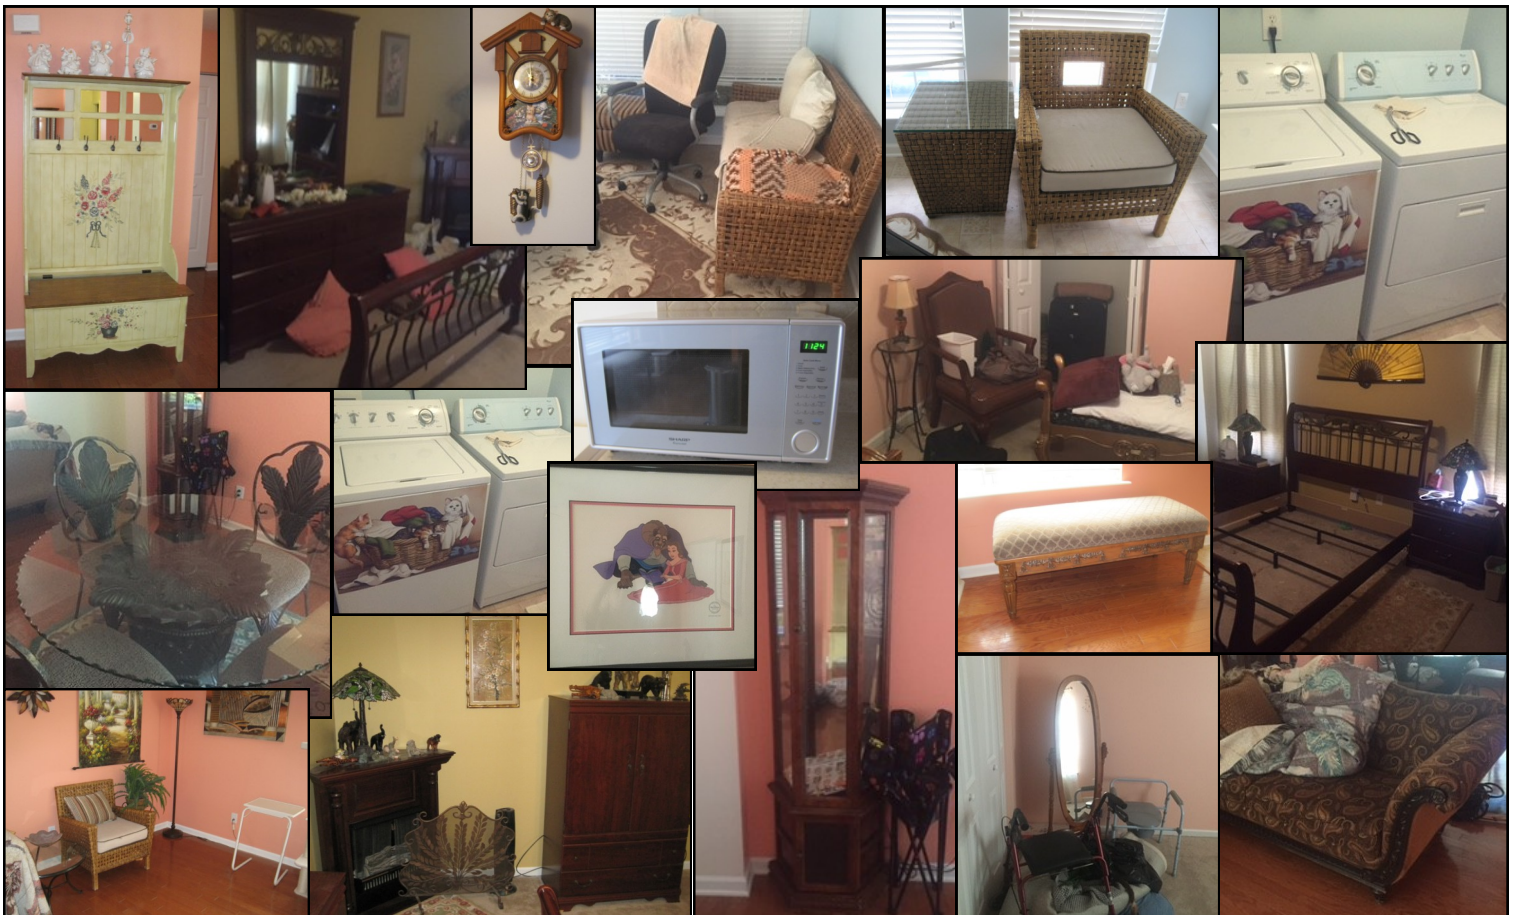

## Onsite #7452

Address will be announced on winning invoices - Simpsonville, SC

**Family member has been moved to assisted living - House Full has to be sold ASAP! Antiques, Glassware, Collectibles (Disney Cells), Appliances & Much More! Something for everyone! Mark your calendars NOW! Bid 24/7 at WHAM!**

A partial Listing includes: Tiffany Style Lamps, Plant Stand, Elephant & Other Figures, Wicker Furniture, Coffee Table, Framed Prints, End Table, Coffee Table, Tiffany Type Torchiere Lamp, Wall Accents, Patio Furniture, Cheval Mirror, Occasional Chairs, Wizard of Oz Collectibles, Disney Cells, LP Vinyls, Noritake China, Contemporary Acanthus Leaf Accented Table w/ Glass Top & 6 Chairs, Washer, Dryer, Refrigerator, Microwave & More!