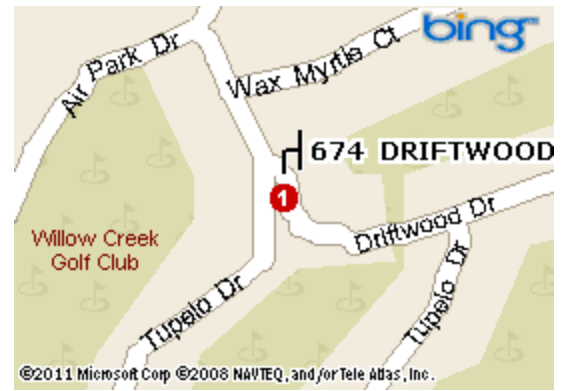

**Lots/Land**

**Listing Price**  
\$49,900

**Status**  
Active

**MLS # 1226059**

**674 DRIFTWOOD DR**

**GREER 29651**

**Area:** 033

**County:** Spartanburg

**Print/E-mail this Listing**

**Type:** Residential Lot

**Subdivision:** Willow Creek

**General**

**Approx Lot Dimensions**

**Tax ID Number** 4050002915  
**Legal Lot Number** 138  
**Number of Acres** 0.68  
**Lot Size/Acreage** 1/2 - 1 Acre  
**Total Taxes** 877.68

**Remarks**

**INCREDIBLE PRICE!** Here's your opportunity to take advantage of this market and purchase one of the last few remaining lots in this incredible golf community! This level lot sits on the corner and provides great dimensions to build your dream home. Homes in this neighborhood have sold between \$385,000 - \$650,000 (from April 5th, 2010 to February 25th, 2011) so at only \$55,000 this lot represents an incredible investment! The neighborhood is loaded with amenities like a pool, club house, tennis courts, common areas, and so much more! Memberships are also available in the Willow Creek Golf Club and the neighborhood is strategically located between Hwy 101 and Woodruff Rd and is less than 8 miles to I-85 and BMW. For additional information on Willow Creek you can also visit [www.WillowCreekLife.com](http://www.WillowCreekLife.com) or [www.willow-creekgolf.com](http://www.willow-creekgolf.com).

**Directions**

Take Woodruff Road towards Five Forks, bear left on Hwy 417, left into Willow Creek S/D, left on Crepe Myrtle, Right on Driftwood - Lot is on Corner of Driftwood and Wax Myrtle.