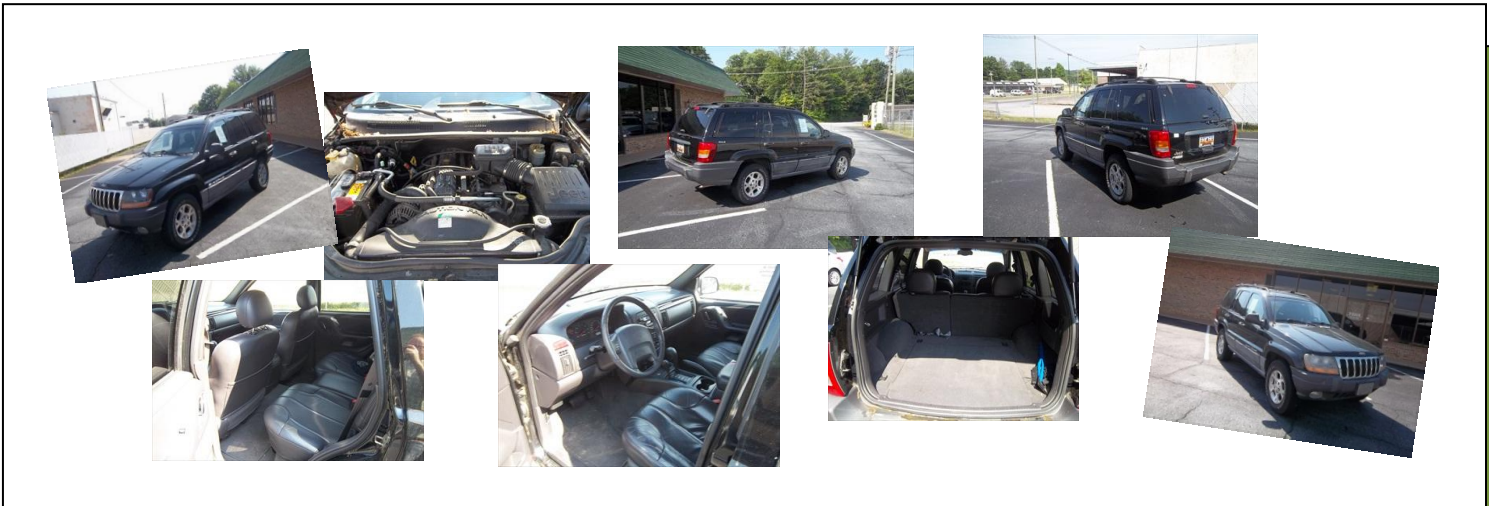

ONLINE VEHICLE AUCTION

2000 Jeep Grand Cherokee Laredo

104 Middleton Way, Greer, SC 29650

Starts: Wednesday May 2, 2012 at 9:00 am

Ends: Monday May 7, 2012 at 9:00 pm

Preview: Wednesday May 2, 2012 from 12 – 2 pm

Directions: From 291 take WADE HAMPTON BLVD/HWY 29 towards Greer. Turn RIGHT onto W POINSETT ST/SC-290/SC-101. Take the 2nd LEFT onto MIDDLETON WAY. 104 MIDDLETON WAY is on the RIGHT.

Personal Property Terms & Conditions: All items will be sold at online auction only. All items are sold 'as is, where is' & ALL sales are FINAL! There are NO warranties or guarantees expressed or implied on any of the merchandise. Bidders are given ample time to preview items, but in the event that they cannot preview, they acknowledge by bidding that they accept the auctioneers description when they bid on a particular item. **WHAM** will not be responsible for any errors or omissions in the description of the merchandise. Invoices will be sent to all winning bidders the morning following each auction & credit cards on file will be charged immediately. A 15% buyer's premium will be added to all purchased lots. Items to be shipped will be subject to 'Shipper's Instructions' per our information page on Proxibid. Specific questions concerning auction please contact WHAM Auctions, Appraisals & Real Estate, LLC at **864-801-9468**.

Go to www.whamauctions.com for additional information & Terms & Conditions!

Register to bid online!

Visit: www.proxibid.com/wham

proxibid.

WHAM
AUCTIONS • APPRAISALS • REAL ESTATE, LLC

www.whamauctions.com

104 Middleton Way - Greer, SC
864-801-9468

SCAF 3988