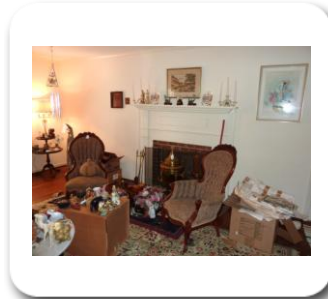

Auction Update: This estate is FULL of wonderful merchandise.....Many antiques, from primitives, furniture, pottery, beautiful glassware, porcelains, art, rugs & smalls! There are so many items in this fantastic estate that we had to split it into two auctions! You are sure to find a treasure in this auction - everything will be sold to the highest bidder regardless of price so don't miss an auction beat on this one, bid 24/7 from the comfort of your home!

A partial listing includes: Mahogany China Cabinet, Mahogany Banquet Size Dining Table w/ Six Shield Back Dining Chairs, Eastlake Side Chairs, One Drawer Stand, Caned Bottom Corner Chair, Many Early Braided Rugs, Bookshelves, Art Work (Early Oils on Canvas, Watercolors, Prints), Mirrors, Early Lamps, Early Luggage Rack, Great Baskets (Indian & Other), Quilts, Early Chest w/ Painted Inlay, Cedar Chest, Vintage Linens, Retro Chest, Loads of Christmas Decorations, Marble Grapes, Saki Set, Blue Willow, Chintz China, Clocks, Brass Samovar, Mahogany Stepback Tables, Victorian Medallion Back Sofa, Pair Rose Carved Ladies & Gents Chairs, Marble Top Table, Hull, Pre Ban Ivory, Wood Carvings, Andrea, Porcelains, Large Catawba Jug, Pair Retro Chests, Jewelry, Blanket Chests, Primitive Table, Water Pitcher & Bowl w/ Waste Jar, Fostoria, Milk Glass, Flow Blue, Spongeware, Depression Glass, Salt Glaze & so MUCH MORE!